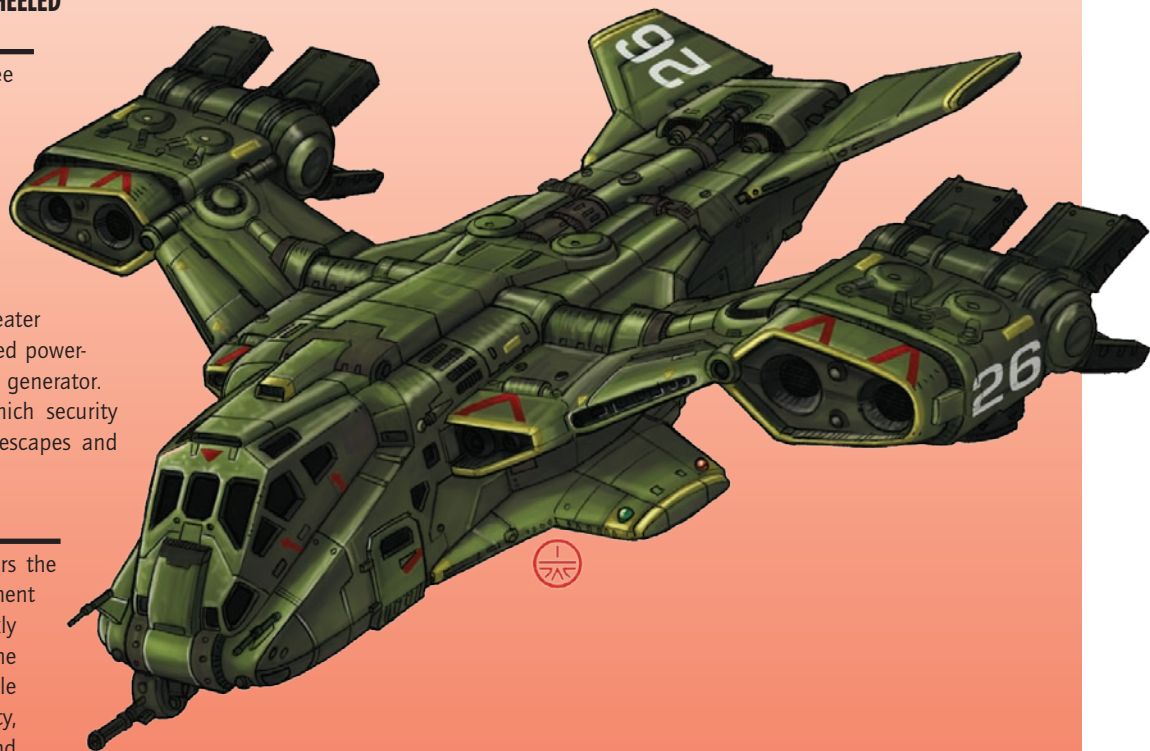

FORKLIFT

Lockdown's forklifts also carry portable generators to help unload and power active containment pods during transit from the Carnival to prisoner processing.

HIGH MOBILITY MULTIPURPOSE WHEELED VEHICLE (HUMMER OR HUMVEE)

Lockdown uses two humvee variants for security purposes. The first are armed with heavy caliber machine guns (+7 damage, Autofire) and reinforced. Four such vehicles patrol the perimeter fences or investigate security alarms. The second variant is a two-seater with a flatbed carrying a dedicated power-negating egg-pod and a dedicated generator. There are two in the tunnel, which security uses if a super-powered convict escapes and is recaptured.

KIOWA WARRIOR

The Kiowa Warrior helicopter bears the advantage of being a rapid-deployment vehicle, taking to the air quickly following minimal preparation. The Kiowa Warrior is meant to handle enemy flyers outside the facility, but it's also useful against ground targets. The Warrior is armed with a heavy machine gun (+7 damage, Autofire).

Vehicle	Str	Speed	Defense	Toughness	Size	EP/PP Cost
<i>Ground Vehicles</i>						
Forklift	40	3	10	8	Medium	12/3
Humvee	40	5	9	10	Large	14/3
Refueling Truck	45	4	6	10	Gargantuan	7/2
Tow Vehicle	45	4	8	9	Huge	11/3
<i>Air Vehicles</i>						
Carnival VTOL	50	6	6	11	Gargantuan	14/3
Kiowa Warrior	35	7	8	10	Huge	34/7