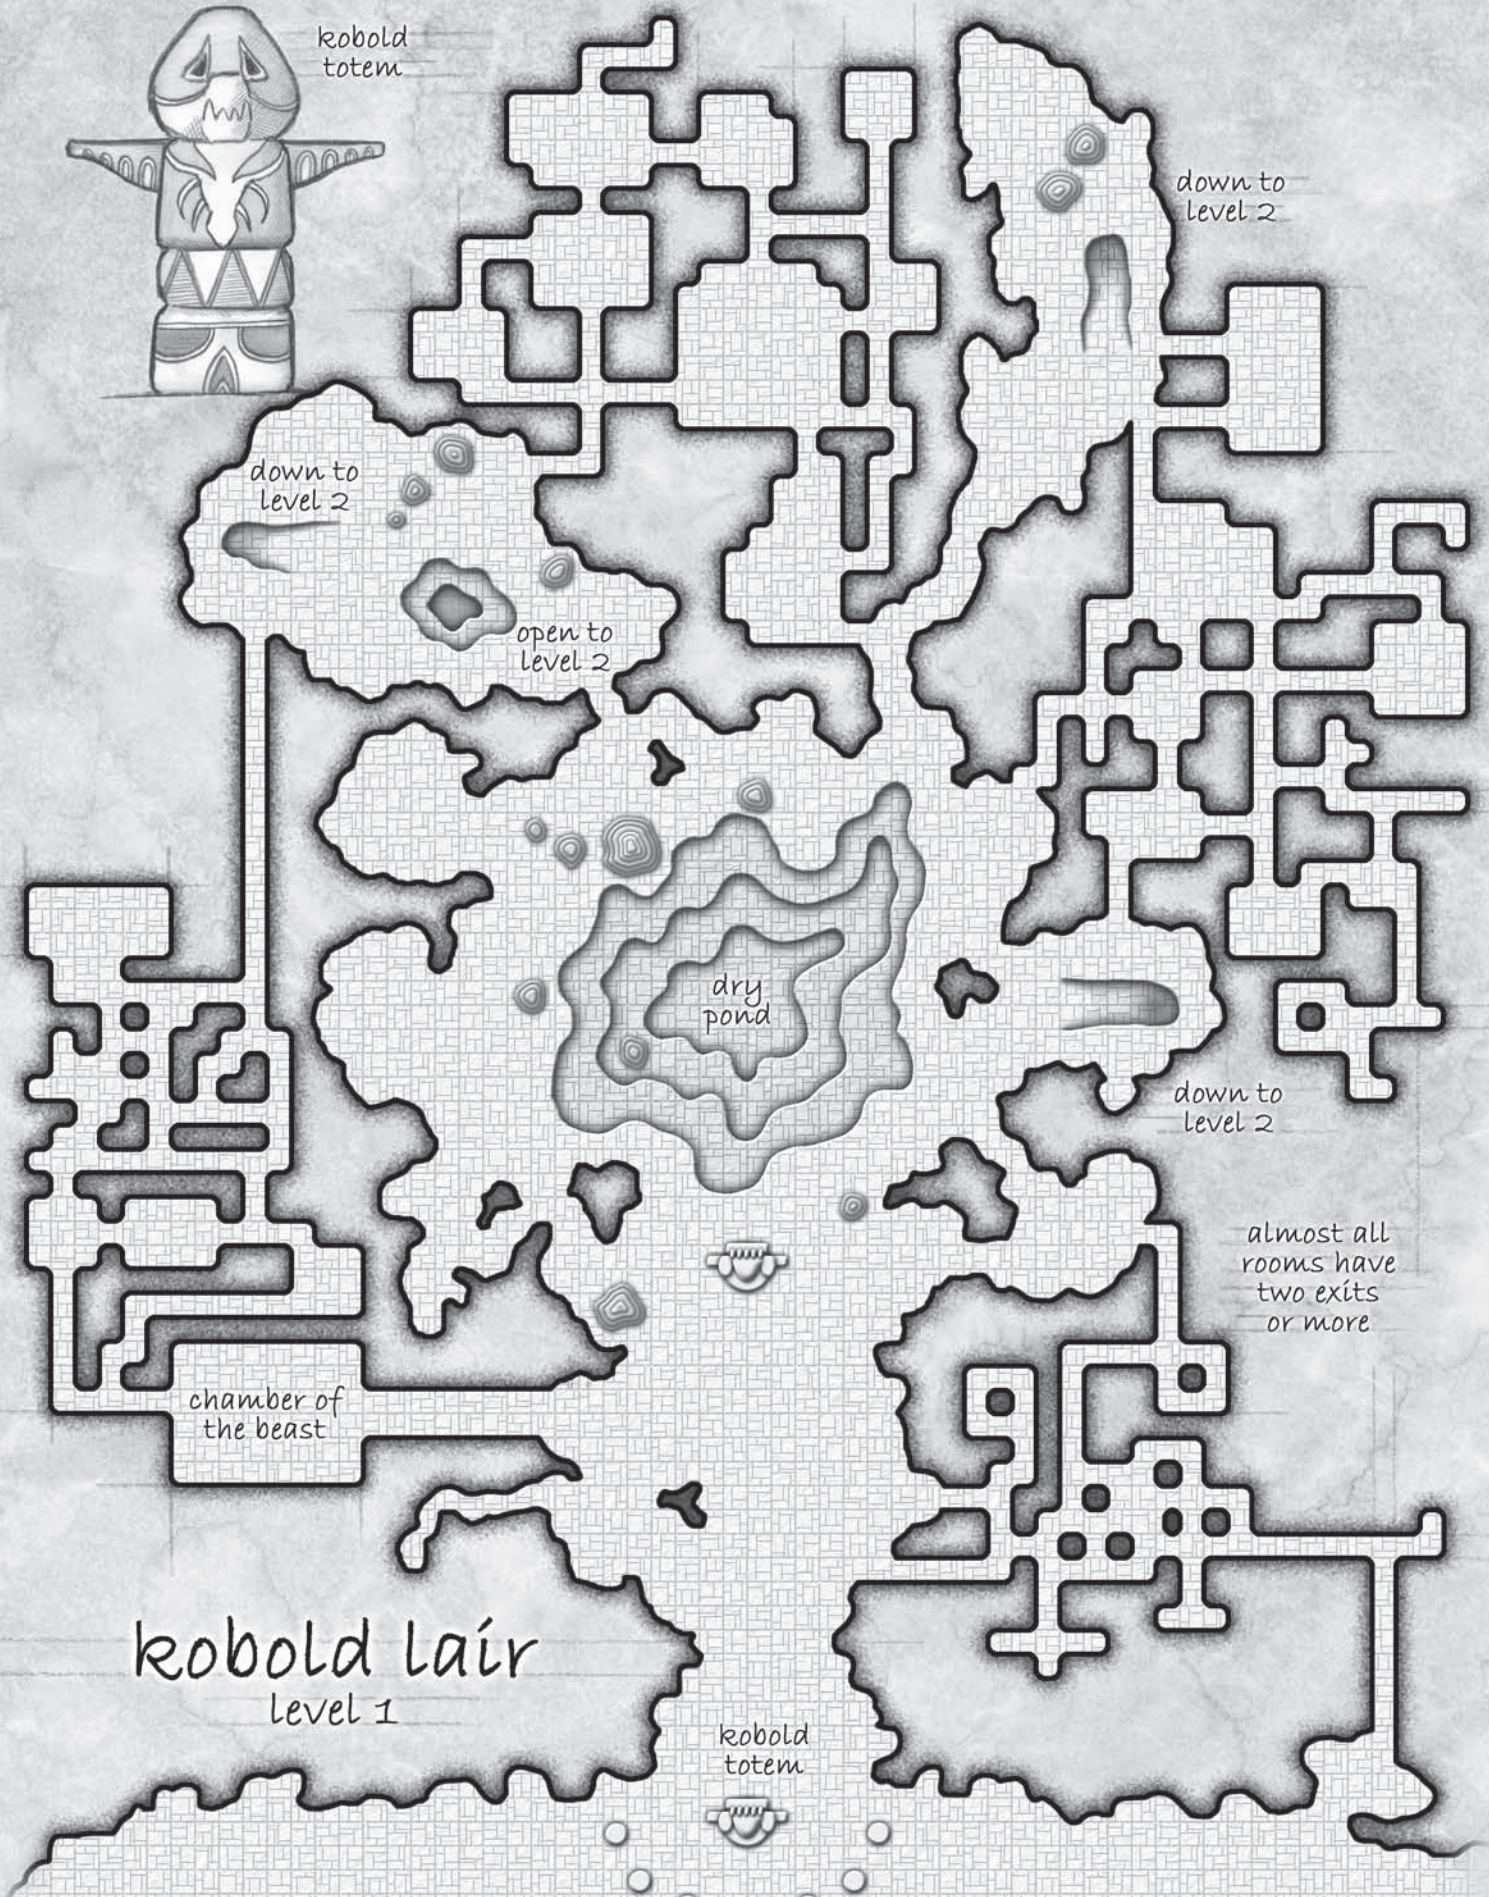

kobold totem

down to level 2

open to level 2

dry pond

chamber of the beast

down to level 2

down to level 2

almost all rooms have two exits or more

kobold lair level 1

kobold totem

crypt of the ten kings

hall of bravery

scything blade chambers

hall of honor

ceremonial hall

workers' crypt

workers' crypt

altar

caretaker's quarters

tomb of the dvarven kings

waterfall covers the entrance